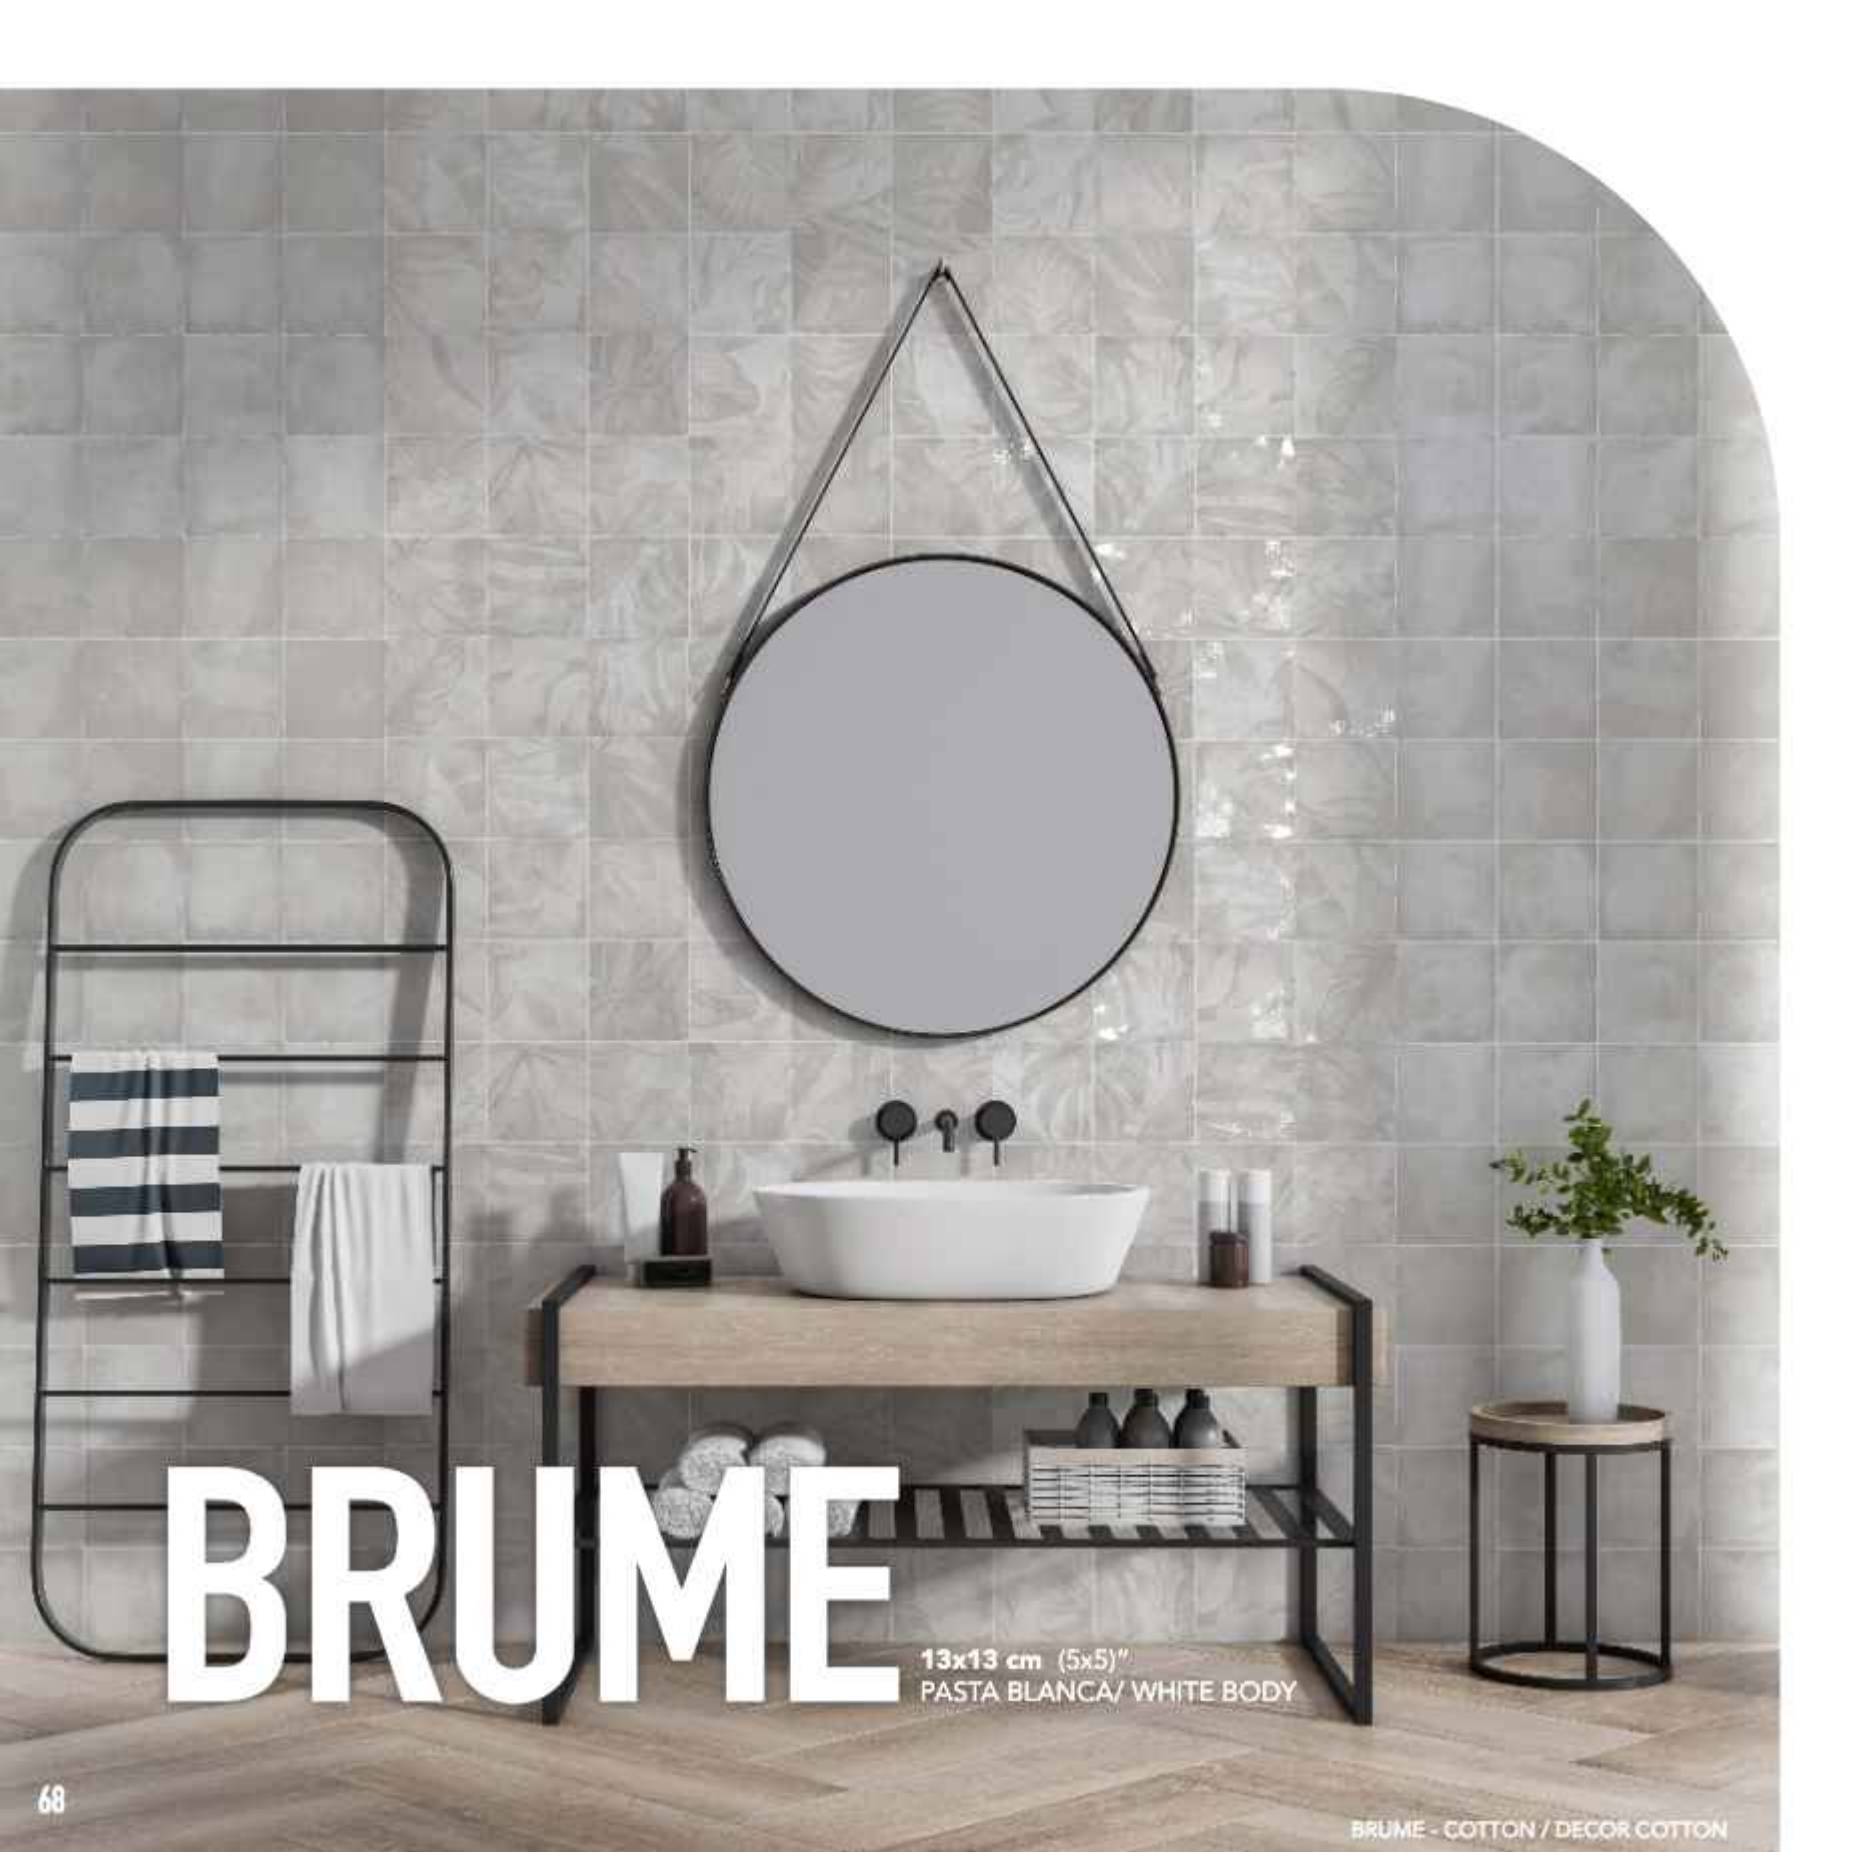

Stucchi

* Variedad de gráficas / Variety of graphics

BRUME

13x13 cm (5x5")
PASTA BLANCA/ WHITE BODY

ACABADO BRILLO / GLOSSY FINISH  

Cotton

Dove

Steel